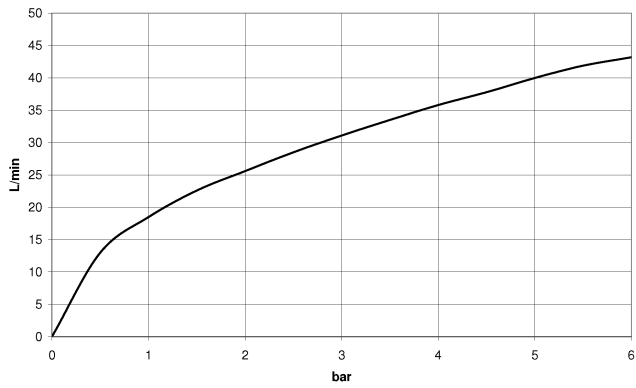

EDITION PRO Wall elbow - Chrome

28 490 626

- 3/8" shower outlet
- rosette Ø 60 mm
- 1/2" connection
- inherently safe from back flow.

	Chrome	28 490 626-00
	Matte Black	28 490 626-33
	Brushed Chrome	28 490 626-93

EDITION PRO Wall elbow - Chrome

28 490 626

mm [inches]

Flow rate chart

EDITION PRO Wall elbow - Chrome

28 490 626

Parts for other finishes can be found here: [Matte Black](#)

Spare parts list

No.	Item Number	Name	Quantity used	Delivery time
1	90 24 03 280 00 90	nipple	1	2
2	09 30 30 037 90	screw	1	2
3	09 27 66 016-00	rosette	1	60
4	09 31 11 112 90	pin	1	60
5	09 16 01 023 90	ring	1	2
6	09 23 01 131 90	back-flow preventer	1	2
7	09 30 30 113 20 90	screw	1	2
8	09 14 10 001 90	seal	1	2
9	09 18 40 216 90	sleeve	1	2
10	09 11 03 124-00	connection	1	10
11	09 14 10 213 90	seal	1	2
12	09 24 03 279-00	nipple	1	10
13	90 21 02 069 00-00	cover	1	10