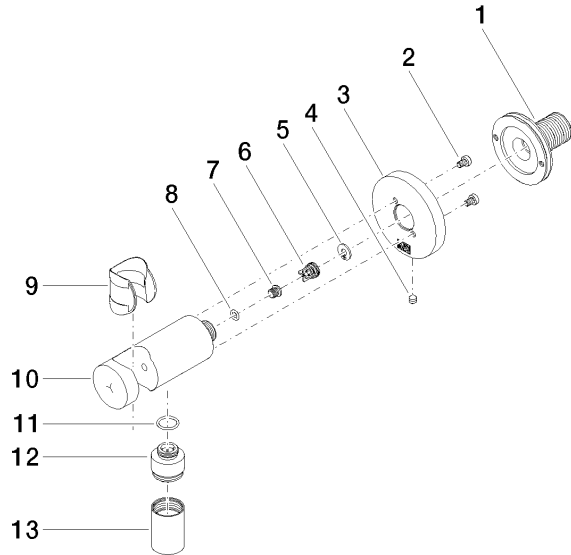

EDITION PRO Wall elbow - Chrome

28 490 626

- 3/8" shower outlet
- rosette Ø 60 mm
- 1/2" connection
- inherently safe from back flow.

	Chrome	28 490 626-00
	Matte Black	28 490 626-33
	Brushed Chrome	28 490 626-93

EDITION PRO Wall elbow - Chrome

28 490 626

mm [inches]

Flow rate chart

EDITION PRO Wall elbow - Chrome

28 490 626

Parts for other finishes can be found here: [Matte Black](#)

Spare parts list

No.	Item Number	Name	Quantity used	Delivery time
1	90 24 03 280 00 90	nipple	1	2
2	09 30 30 037 90	screw	1	2
3	09 27 66 016-00	rosette	1	60
4	09 31 11 112 90	pin	1	60
5	09 16 01 023 90	ring	1	2
6	09 23 01 131 90	back-flow preventer	1	2
7	09 30 30 113 20 90	screw	1	2
8	09 14 10 001 90	seal	1	2
9	09 18 40 216 90	sleeve	1	2
10	09 11 03 124-00	connection	1	10
11	09 14 10 213 90	seal	1	2
12	09 24 03 279-00	nipple	1	10
13	90 21 02 069 00-00	cover	1	10